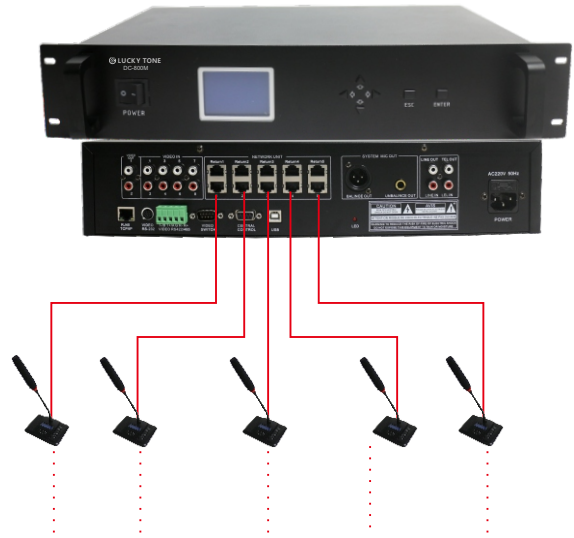

Discriptions:

This DC-800 discussion fully digital conference system is designed with high fidelity capsule to have the best clarity to reflect the original sound yet cancelling all the feedbacks. It processes the audio signals with the right level of amplification and allocation to suit any medium to small events. Chairman unit has the priority to mute the delegates with pre-settings. It is a highly effective providing turnkey solution with natural, feedback-free audio performance whatever the environment.

DC-800MV/DC-800MS Main Control Unit