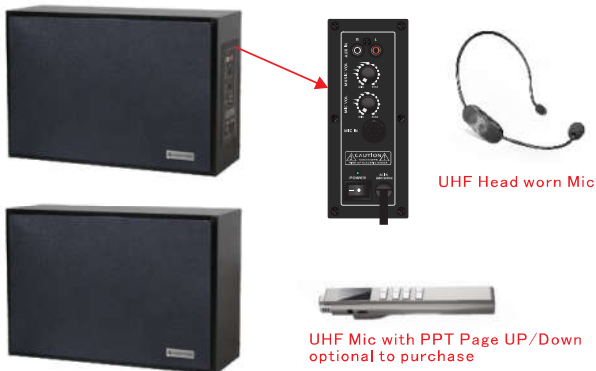

100V line 10W full range

100V line 15W dual driver

Full range active with presentation microphone in pair 2\*15W

Dual driver active with IP/SIP Connection in pair 2\*25W

Ordering code:

- WW-104  
10W passive speaker at 100V line, 4.5 inch full range driver
- WW-105T  
15W passive speaker at 100V line, 5.25 inch bass and 1 inch treble driver
- WW-104A  
2\*15W speaker in pair; 110-240VAC power supply
- WW-104A UHF  
2\*15W speaker in pair; 110-240VAC power supply with one head worn UHF mic
- WW-104A IP  
2\*15W speaker in pair; 110-240VAC power supply with IP net
- WW-104A SIP  
2\*15W speaker in pair; 110-240VAC power supply with SIP net
- WW-105TA  
2\*25W speaker in pair; 110-240VAC power supply
- WW-105TA UHF  
2\*25W speaker in pair; 110-240VAC power supply with one head worn UHF mic
- WW-105TA IP  
2\*25W speaker in pair; 110-240VAC power supply with IP net
- WW-105TA SIP  
2\*25W speaker in pair; 110-240VAC power supply with SIP net

Notes: IP, SIP version can add the wireless presentation microphone also, please consult with our team before purchase

Features:

- ▶ The cabinet is made of high-quality fiberboard and birch cold-pressed leather, which eliminates the resonance sound of the cabinet and is suitable for indoor use;
- ▶ Producing clear, bright and thorough sound;
- ▶ Elegant outlook
- ▶ Input voltage 70V / 100V optional

SPECIFICATIONS	WW-104	WW-105T
Power at 100V	10W	15W
Power at 70V	5W	7.5W
SPL( 1W/1M)	92dB	92dB
Max SPL@ 1M	99dB	100dB
Freq. Response	90-18KHz	80-19KHz
Product Size	205 × 302 × 115mm	205 × 302 × 115mm
Installation	Wall mount	Wall mount
Enclosure Material	wood	wood
Weight	2kg	2.1kg
Finish	Black	Black
Speakers	4.5" × 1 woofer	5.25" × 1 woofer, 1" × 1 Tweeter