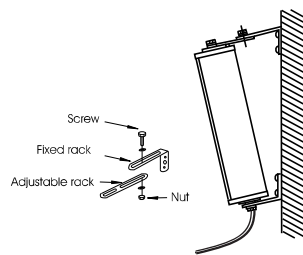

4G Out Door Column IP Speaker

Description

With high efficient Class-D amplifier, and 4G wireless streaming technology professionally designed speaker all integrated in one body, this all-in-one 4g IP speaker allows you to stream the high quality music from your IP devices to it without adding any external amplifier or cabling. It is designed for outdoor, tough environment which require high quality music and speech.

Features:

- Perfectly integrated with Lucky Tone ECO IP System
- Built-in 16bit DAC Digital Audio Processor
- Wide range frequency response
- Built-in high efficiency Class-D Amplifier
- Heavy duty aluminum body for outdoor

Controlled by:
Lucky Tone ECO software Cloud
version or third party SIP server

MODEL	IPLM-640 4G	IPLM-680 4G
Communication Protocol	4G Wireless	4G Wireless
Decoding	MP3/WMA/WAV	MP3/WMA/WAV
Speaker SPL (MAX)	108dB	116dB
Freq. Response	130Hz-16KHz	130Hz-16KHz
Power Supply	220-240VAC	220-240VAC,50/60Hz
Product Size	530x227x125mm	1052x227x125mm
Installation	Wall Mounted	Wall Mounted
Enclosure Material	Aluminum	Aluminum
Weight	5Kg	8.6Kg
Finish	White	White
Speakers	6" x2 Full Range	6" x4 Full Range