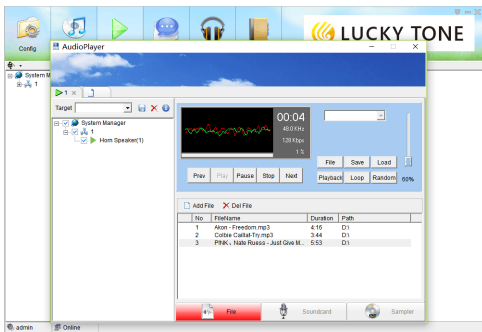

4G Out Door Column IP Speaker

Description

With high efficient Class-D amplifier, and 4G wireless streaming technology professionally designed speaker all integrated in one body, this all-in-one 4g IP speaker allows you to stream the high quality music from your IP devices to it without adding any external amplifier or cabling. It is designed for outdoor, tough environment which require high quality music and speech.

Features:

- ▶ Perfectly integrated with Lucky Tone ECO IP System
- ▶ Built-in 16bit DAC Digital Audio Processor
- ▶ Wide range frequency response
- ▶ Built-in high efficiency Class-D Amplifier
- ▶ Heavy duty aluminum body for outdoor

Controlled by:
Lucky Tone ECO software Cloud
version or third party SIP server

IPLM-680 4G

80W

IPLM-640 4G

40W

MODEL	IPLM-640 4G	IPLM-680 4G
Communication Protocol	4G Wireless	4G Wireless
Decoding	MP3/WMA/WAV	MP3/WMA/WAV
Speaker SPL (MAX)	108dB	116dB
Freq. Response	130Hz-16KHz	130Hz-16KHz
Power Supply	220-240VAC	220-240VAC,50/60Hz
Product Size	530x227x125mm	1052x227x125mm
Installation	Wall Mounted	Wall Mounted
Enclosure Material	Aluminum	Aluminum
Weight	5Kg	8.6Kg
Finish	White	White
Speakers	6" x2 Full Range	6" x4 Full Range