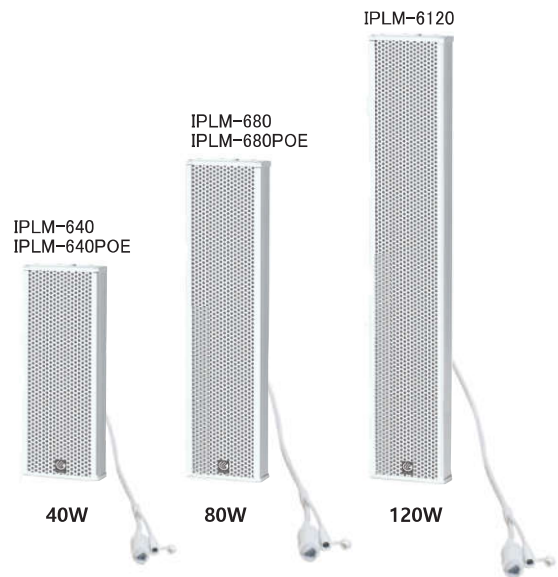

Out Door Column IP Speaker

Description

With high efficient Class-D amplifier, and audio signal processor, professionally designed speaker all integrated in one body, this all-in-one IP speaker allows you to stream the high quality music from your IP devices to it without adding any external amplifier. It is designed for outdoor, tough environments which require high quality music and speech.

IP 44 for outdoor use

Features:

- ▶ Adopt latest TCP/IP Technology
- ▶ Built-in 16bit DAC Digital Audio Processor
- ▶ Wide range frequency response
- ▶ Built-in high efficiency class D amplifier
- ▶ Heavy duty aluminum body for outdoor
- ▶ Stereo and mono selection

Model with suffix "POE" means power supply from POE; with suffix "S" means SIP version

MODEL	IPLM-640/IPLM-640POE	IPLM-680/IPLM-680POE	IPLM-6120
Communication Protocol	TCP/ UDP or SIP	TCP/ UDP or SIP	TCP/ UDP or SIP
Network Interface	10/100Base-TX, RJ45	10/100Base-TX, RJ45	10/100Base-TX, RJ45
Decoding	MP3/WMA/WAV	MP3/WMA/WAV	MP3/WMA/WAV
Speaker SPL (MAX)	108dB	116dB	118dB
Freq. Response	130Hz-16KHz	130Hz-16KHz	130Hz-16KHz
Power Supply	24VDC	24VDC	24VDC
Product Size	520x227x125mm	952x227x125mm	1384x227x125mm
Installation	Wall mounted	Wall mounted	Wall mounted
Enclosure Material	Aluminum	Aluminum	Aluminum
Weight	5Kg	8.6Kg	12.5Kg
Finish	White	White	White
Speakers	6"x2 Full range	6"x4 Full range	6"x6 Full range