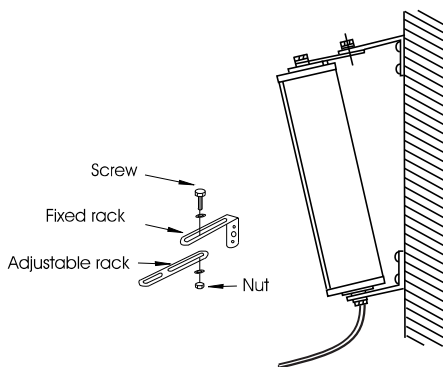

Out Door Column IP Speaker

Description

With high efficient Class-D amplifier, and audio signal processor, professionally designed speaker all integrated in one body, this all-in-one IP speaker allows you to stream the high quality music from your IP devices to it without adding any external amplifier. It is designed for outdoor, tough environments which require high quality music and speech.

Model with suffix "POE" means power supply from POE; with suffix "S" means SIP version

MODEL	IPLM-640/IPLM-640POE	IPLM-680/IPLM-680POE	IPLM-6120
Communication Protocol	TCP/ UDP or SIP	TCP/ UDP or SIP	TCP/ UDP or SIP
Network Interface	10/100Base-TX, RJ45	10/100Base-TX, RJ45	10/100Base-TX, RJ45
Decoding	MP3/WMA/WAV	MP3/WMA/WAV	MP3/WMA/WAV
Speaker SPL (MAX)	108dB	116dB	118dB
Freq. Response	130Hz-16KHz	130Hz-16KHz	130Hz-16KHz
Power Supply	24VDC	24VDC	24VDC
Product Size	520x227x125mm	952x227x125mm	1384x227x125mm
Installation	Wall mounted	Wall mounted	Wall mounted
Enclosure Material	Aluminum	Aluminum	Aluminum
Weight	5Kg	8.6Kg	12.5Kg
Finish	White	White	White
Speakers	6"x2 Full range	6"x4 Full range	6"x6 Full range