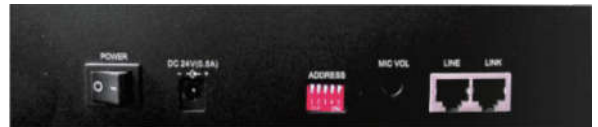

ZONE PAGING SELECTOR D-PREC16

Features:

- ▶ 16 zone selectors for paging with 4 priority levels.
- ▶ Up to 8 units can be extended to control over 128 paging zone.
- ▶ Remote paging selection can be achieved by using with maximum 4 D-PCS16 CALL STATION.

SPECIFICATIONS	D-PREC16
Input	MIC: 600 ohms 5mV , unbalanced, phone jack RMIC 1, 2, 3, 4: 10k ohms 10V , balanced, RJ45 LINE In, 10k ohms 330mV , unbalanced PRIORITY IN: 16 channels, 0V short circuit signal
Output	10k ohms 0.775V (0 dB) , unbalanced PRIORITY OUT: 16 channels, 0V short circuit signal
Frequency Response	60Hz – 16kHz (+/- 3dB)
S/N Ratio	Better than 70dB
THD	Less than 0,01% at 1kHz
Zone Controls	16 zones, Zone 1 to Zone 16, expandable to 160 zones
Muting Function	MIC1 overrides other input signals except LINE 1
Controls	2 volume control button vol+, vol-, 16 channel selectors, 1 power control, all on, all off, address setting, tone switch, MIC volume control, CHIME volume control, main power switch
Indicators	16 Zone LEDs, Power LED
Protection	AC Fuse: 0.5A
Power Consumption	10-15 watts
Power Requirements	AC 220V ± 10% 50-60Hz: 24VDC
Dimensions	89(H) x 483(W) x 350(D) mm
Built-in Dimensions	2 U rack 19 inch
Net Weight	5.42kg

REMOTE CALL STATION D-PCS16

Features:

- ▶ Works together with D-PREC16.
- ▶ Reliable control by firm hard button.
- ▶ Can connect to additional paging mics.
- ▶ Address selector provides for accessing additional paging selectors.
- ▶ LINE IN for connection to audio source.
- ▶ Control up to 8pcs of D-PREC16.
- ▶ Balanced signal input for quality and distant transmission up to 600m.