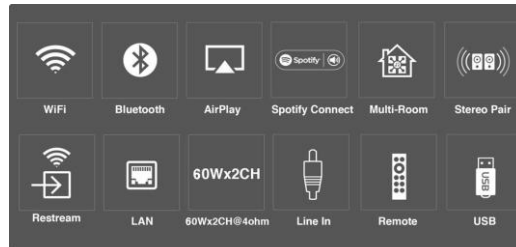

WiFi Multi-room HiFi Audio System WiFi Wireless Music for Whole House

SPECIFICATIONS

	WF-AMP260/ WF-AMP260PLUS	WF-AMP200PLUS
Output Power	60W x 2 @4 ohm 30W x 2 @8 ohm	/
Input voltage of the power adaptor	100-240VAC, 50/60Hz	
Audio inputs	WiFi, Bluetooth, Micro SD, USB, AUX	
Line input sensitivity	500mV	
SNR	92dB	
Frequency range	20-20KHz	
Impedance	4-8 ohm	
Amplifier Class	Class D	/
Materials	Aluminum alloy	
Color	Black	
Product dimensions (LxWxH)	152 x 100 x 44 mm