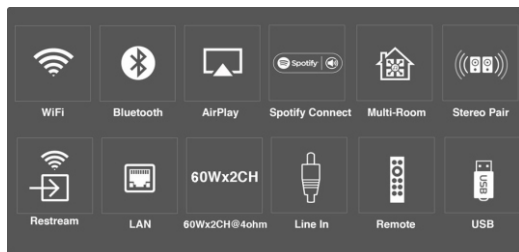

2-CHANNEL WIFI AUDIO AMPLIFIER

Description:

WF-AMP260R Series is a compact 2 x 60W amplifier with WiFi, Bluetooth, USB and AUX inputs. It is designed to turn the traditional passive speakers into multi-functional wireless speakers.

Features:

- ▶ Allows wireless music streaming via WiFi or Bluetooth
- ▶ With 4 x 60W stereo speaker outputs
- ▶ With USB reader and AUX input for more audio sources
- ▶ Supports online music, Internet radio, Airplay, DLNA
- ▶ Convenient music management by WiiM APP
- ▶ Optional 1U Rack mount ear