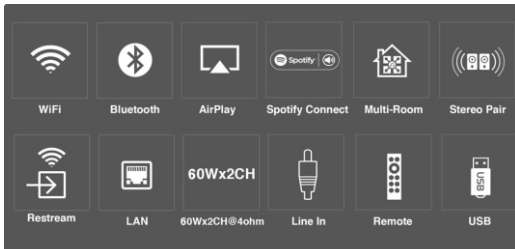

#### Features:

- ▶ Allows wireless music streaming via WiFi or Bluetooth
- ▶ With 4 x 60W stereo speaker outputs
- ▶ With USB reader and AUX input for more audio sources
- ▶ Supports online music, Internet radio, Airplay, DLNA
- ▶ Convenient music management by WiiM APP
- ▶ Optional 1U rack mount ear

WiFi Multi-room HiFi Audio System  
WiFi Wireless Music for Whole House