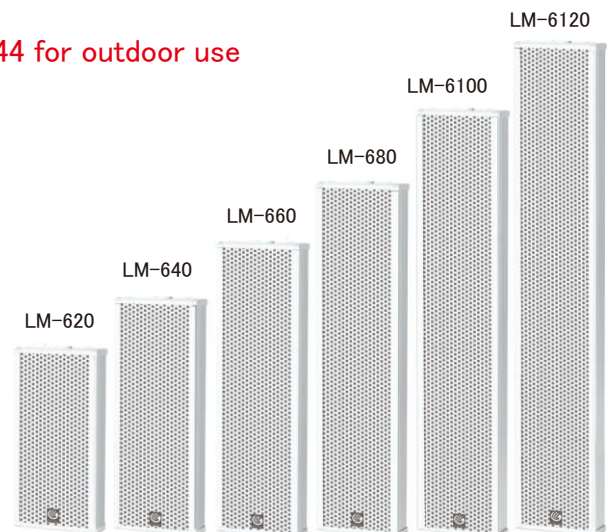

In- Door Column Speaker

- ▶ Wooden wall mount speaker at stylist design with Excellent frequency response
- ▶ 70-100V transformer input, and hi-fi amplification
- ▶ The speaker is suitable for both background music and paging.

MODEL	LW-420	LW-430	LW-440
Power at 100V	10/20W	15/30W	20/40W
Power at 70V	5/10W	7.5/15W	10/20W
SPL(1W/1M)	92dB	92dB	93dB
Max SPL@ 1M	104dB	106dB	108dB
Freq. Response	130Hz-16KHz	130Hz-16KHz	130Hz-16KHz
Dispersion Angel	90x100 degree	90x100 degree	90x100 degree
Product Size	365x160x115mm	480x160x115mm	600x160x115mm
Installation	Wall mounted	Wall mounted	Wall mounted
Enclosure Material	MDF Wood	MDF Wood	MDF Wood
Weight	3Kg	3.68Kg	4.58Kg
Finish	Light Grey	Light Grey	Light Grey
Speakers	4.5" x1 Full range	4.5" x2 Full range	4.5" x4 Full range

MODEL	LM-620	LM-640	LM-660	LM-680	LM-6100	LM-6120
Power at 100V	10/20W	20/40W	30/60W	40/80W	50/100W	60/120W
Power at 70V	5/10W	10/20W	15/30W	20/40W	25/50W	30/60W
SPL(1W/1M)	93dB	93dB	94dB	95dB	96dB	96dB
Max SPL@ 1M	105dB	108dB	112dB	116dB	117dB	118dB
Freq. Response	130Hz-16KHz	130Hz-16KHz	130Hz-16KHz	130Hz-16KHz	130Hz-16KHz	130Hz-16KHz
Dispersion Angel	80x100 degree	80x100 degree	80x100 degree	80x100 degree	80x100 degree	80x100 degree
Product Size	304x227x125mm	520x227x125mm	736x227x125mm	952x227x125mm	1168x227x125mm	1384x227x125mm
Installation	Wall mounted	Wall mounted	Wall mounted	Wall mounted	Wall mounted	Wall mounted
Enclosure Material	Aluminum	Aluminum	Aluminum	Aluminum	Aluminum	Aluminum
Weight	3.2Kg	5Kg	6.8Kg	8.6Kg	10.5Kg	12.5Kg
Finish	White	White	White	White	White	White
Speakers	6" x1 Full range	6" x2 Full range	6" x3 Full range	6" x4 Full range	6" x5 Full range	6" x6 Full range