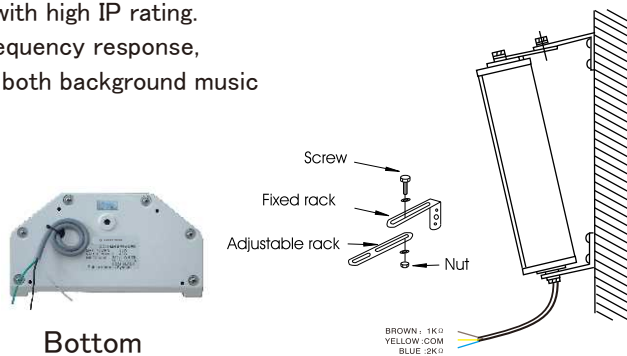

Out Door Column Speaker

- Heavy duty aluminum column speaker for outdoor application with high IP rating.
- Excellent frequency response,
- Suitable for both background music and paging.