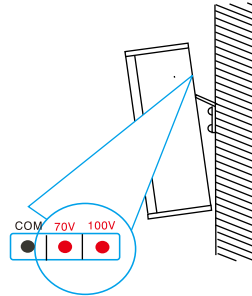

In- Door Column Speaker

- ▶ Wooden wall mount speaker at stylist design with Excellent frequency response
- ▶ 70-100V transformer input, and hi-fi amplification
- ▶ The speaker is suitable for both background music and paging.

MODEL	LW-420	LW-430	LW-440
Power at 100V	10/20W	15/30W	20/40W
Power at 70V	5/10W	7.5/15W	10/20W
SPL(1W/1M)	92dB	92dB	93dB
Max SPL@ 1M	104dB	106dB	108dB
Freq. Response	130Hz-16KHz	130Hz-16KHz	130Hz-16KHz
Dispersion Angel	90x100 degree	90x100 degree	90x100 degree
Product Size	365x160x115mm	480x160x115mm	600x160x115mm
Installation	Wall mounted	Wall mounted	Wall mounted
Enclosure Material	MDF Wood	MDF Wood	MDF Wood
Weight	3Kg	3.68Kg	4.58Kg
Finish	Light Grey	Light Grey	Light Grey
Speakers	4.5" x1 Full range	4.5" x2 Full range	4.5" x4 Full range