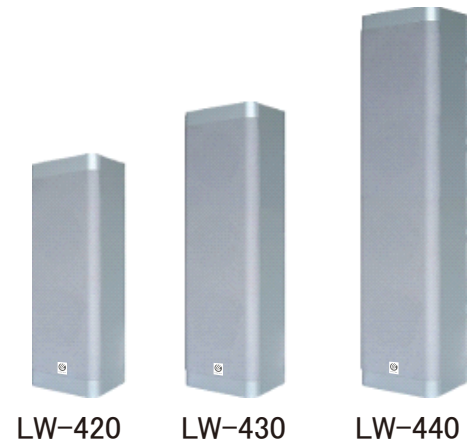

In- Door Column Speaker

- ▶ Wooden wall mount speaker at stylist design with Excellent frequency response
- ▶ 70-100V transformer input, and hi-fi amplification
- ▶ The speaker is suitable for both background music and paging.

MODEL	LW-420	LW-430	LW-440
Power at 100V	10/20W	15/30W	20/40W
Power at 70V	5/10W	7.5/15W	10/20W
SPL(1W/1M)	92dB	92dB	93dB
Max SPL@ 1M	104dB	106dB	108dB
Freq. Response	130Hz-16KHz	130Hz-16KHz	130Hz-16KHz
Dispersion Angel	90x100 degree	90x100 degree	90x100 degree
Product Size	365x160x115mm	480x160x115mm	600x160x115mm
Installation	Wall mounted	Wall mounted	Wall mounted
Enclosure Material	MDF Wood	MDF Wood	MDF Wood
Weight	3Kg	3.68Kg	4.58Kg
Finish	Light Grey	Light Grey	Light Grey
Speakers	4.5" x1 Full range	4.5" x2 Full range	4.5" x4 Full range

Out Door Column Speaker

- ▶ Heavy duty aluminum column speaker for outdoor application with high IP rating.
- ▶ Excellent frequency response,
- ▶ Suitable for both background music and paging.

IP 44 for outdoor use

MODEL	LM-620	LM-640	LM-660	LM-680	LM-6100	LM-6120
Power at 100V	10/20W	20/40W	30/60W	40/80W	50/100W	60/120W
Power at 70V	5/10W	10/20W	15/30W	20/40W	25/50W	30/60W
SPL(1W/1M)	93dB	93dB	94dB	95dB	96dB	96dB
Max SPL@ 1M	105dB	108dB	112dB	116dB	117dB	118dB
Freq. Response	130Hz-16KHz	130Hz-16KHz	130Hz-16KHz	130Hz-16KHz	130Hz-16KHz	130Hz-16KHz
Dispersion Angel	80x100 degree	80x100 degree	80x100 degree	80x100 degree	80x100 degree	80x100 degree
Product Size	304x227x125mm	520x227x125mm	736x227x125mm	952x227x125mm	1168x227x125mm	1384x227x125mm
Installation	Wall mounted	Wall mounted	Wall mounted	Wall mounted	Wall mounted	Wall mounted
Enclosure Material	Aluminum	Aluminum	Aluminum	Aluminum	Aluminum	Aluminum
Weight	3.2Kg	5Kg	6.8Kg	8.6Kg	10.5Kg	12.5Kg
Finish	White	White	White	White	White	White
Speakers	6" x1 Full range	6" x2 Full range	6" x3 Full range	6" x4 Full range	6" x5 Full range	6" x6 Full range