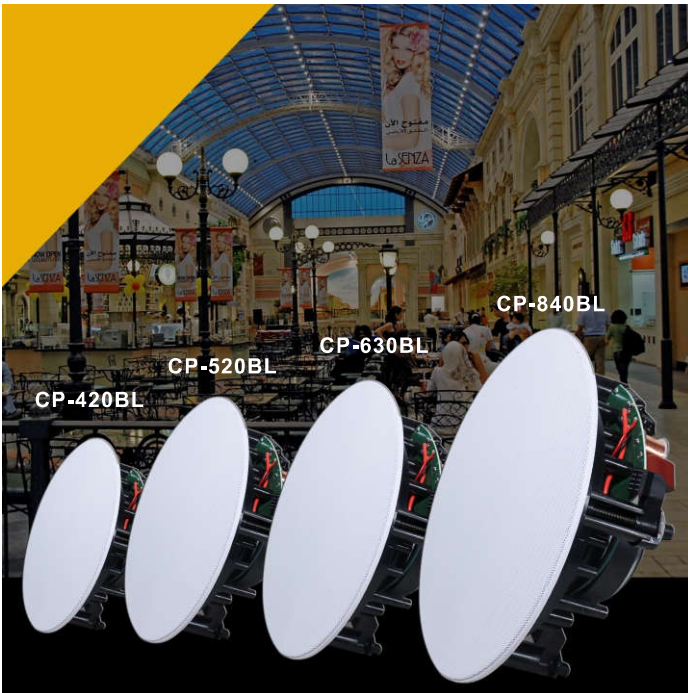

Ceiling Speaker

Rimless Ceiling Speaker

Features:

- ▶ Available in 4, 5, 6, and 8 inch
- ▶ ABS in ceiling speaker at high performance
- ▶ Kevlar driver produces smooth and natural HiFi sound
- ▶ Elegant Rimless design
- ▶ Good for PA and BGM

Model	CP-420BL	CP-520BL	CP-630BL	CP-840BL
Rated Power	15W	40W	60W	80W
Impedance	8ohm	8ohm	8ohm	8ohm
SPL(1W/1M)	88dB	89dB	90dB	90dB
Max SPL@ 1M	96dB	100dB	103dB	105dB
Product Size	Dia 170x70mm	Dia 205x85mm	Dia 235x90mm	Dia 281x110mm
Frequency range	80Hz-20KHz	80Hz-20KHz	50Hz-20KHz	50Hz-20KHz
Installation	In ceiling	In ceiling	In ceiling	In ceiling
Enclosure Material	ABS	ABS	ABS	ABS
Finish	White	White	White	White
Weight	1kg	1.3kg	1.8kg	2.6kg
Speaker	0.75" x1(TREBLE) 4" X1(BASS)	1" x1 (TREBLE) 5" x1(BASS)	1" x1 (TREBLE) 6" x1(BASS)	1" x1 (TREBLE) 8" x1(BASS)