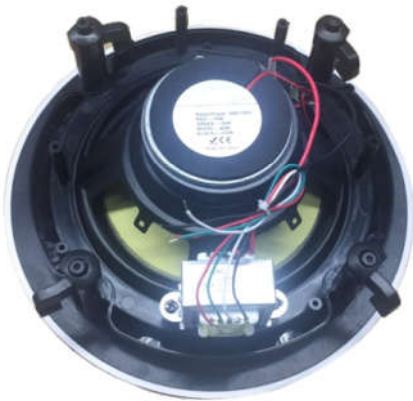

Rimless ceiling speaker with or without dome

Features:

- ▶ ABS in ceiling speaker at high performance
- ▶ Available in 5, 6, and 8 inch
- ▶ With 100V line transformer
- ▶ Good for PA and BGM

MODEL	CP-520LT/CP-520LTH	CP-630LT/CP-630LTH	CP-840LT/CP-840LTH
Power at 100V	5/10/20W; 40W at 8ohm	7.5/15/30W; 60W at 8ohm	10/20/40W; 80W at 8ohm
Power at 70V	2.5/5/10W; 40W at 8ohm	3.8/7.5/15W; 60W at 8ohm	5/10/20W; 80W at 8ohm
SPL(1W/1M)	89dB	90dB	90dB
Max SPL@ 1M	100dB	103dB	105dB
Freq. Response	80Hz-20KHz	50Hz-20KHz	50Hz-20KHz
Product Size	Dia 205x85mm	Dia 235x90mm	Dia 281x110mm
Cutout Size	Dia 180mm	Dia 205mm	Dia 255mm
Installation	In ceiling mounted	In ceiling mounted	In ceiling mounted
Enclosure Material	ABS	ABS	ABS
Weight	1.3Kg	1.8Kg	2.6Kg
Finish	White	White	White
Speakers	5" coaxial	6" coaxial	8" coaxial