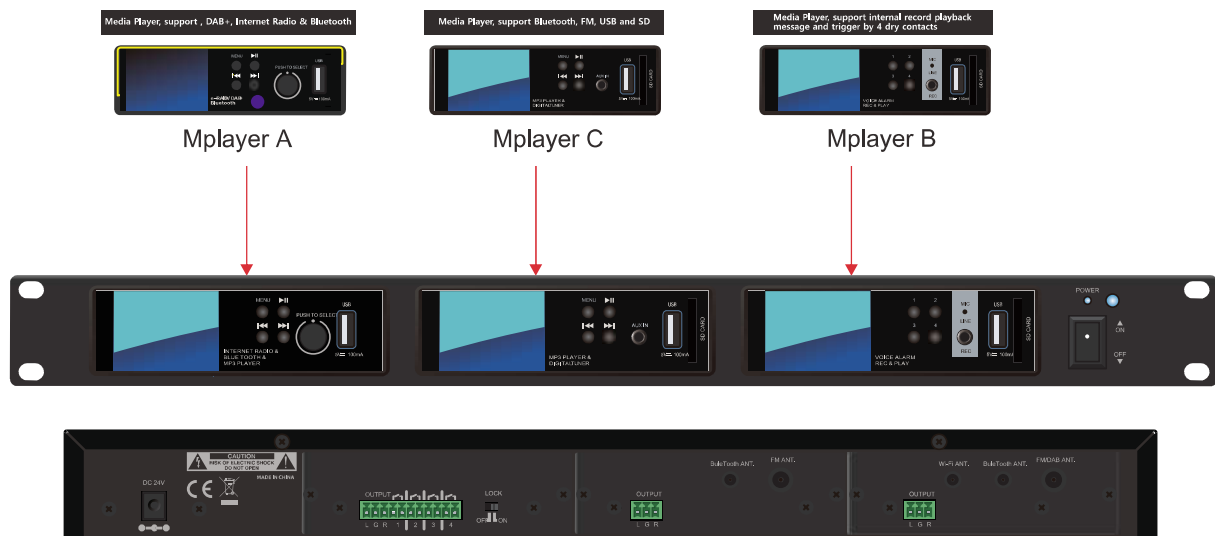

1U 19 inch rack Mount deck for Up to 3 Mplayers

Features:

FM tuner, DAB+, USB memory, SD card slot, Internet radio, Bluetooth, Voice alarm message.

▶ Controls

Front : Power switch, Encoder with switch, MENU, FF, FR, PLAY/PAUSE.

▶ Connectors

Euroblock for audio output.

Euroblock for dry contact input.

MIC or LINE for REC input.

FM Antenna, 2.4GHz wireless Antenna, DAB+ Antenna, Bluetooth Antenna.

DC 24V input.

▶ Indicators: 2.0" TFT LCD, Power LED.

These 3 Media Players can be freely combined

MODEL	Mplayer R	
Frequency range	FM	87.5-108.0MHz
	DAB+ Band-3	171-240MHz
	L-Band	1452-1492MHz
Channel step	FM	50kHz
Sensitivity	FM	2 uV at 30dB S/N
	DAB+	-99dBm
Signal to noise ratio	FM	> 60 dB
	DAB+	> 80 dB
	CD/USB	> 90 dB
THD+N	FM	<0.3%
	DAB+	<0.3%
	CD/USB	<0.1%
Audio codec	MPEG 1/2/5 Layer 2/3 decoding (8 kHz - 48 kHz) WMA V4, V7, V8, V9(L1, L2) decoding (8 kHz - 48 kHz)	
Wireless Network Protocol	Internet Radio	802.11b/g
MP3/WMA Compatible media	MP3-CD SD/MMC Memory cards and USB Memory sticks up to 16 GB (FAT32)	
Output Level / Impedance	0 dB / 600Ω	
Frequency response	20Hz - 20kHz	
Power consumption	10 Watt	
Power supply	110-240V AC / 50~60Hz DC 24V	
Weight (Net)	3.82 kg	
Dimensions (W x H x D)	483 x 44 x 320mm