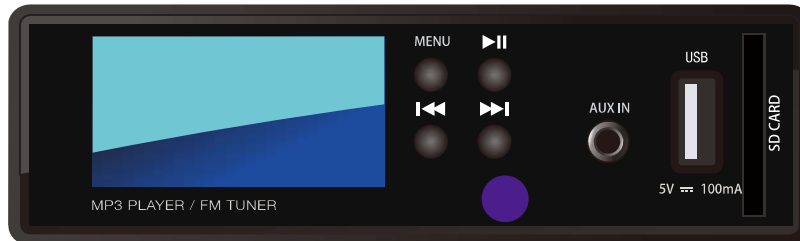

**Media Player, support Bluetooth, FM, USB and SD**

Front panel

Rear panel

**Mplayer C Multi media player**
**Features:**

FM radio, BlueTooth, USB & SD card memory interface, AUX inut, IR Remote control

**► Controls**

Front: MENU, PLAY, NEXT, BACK

**► Connectors**

Input: AUX IN phone jack

Output: Stereo line output with Euroblock

USB and SD Card slot

FM antenna input jack

**► Indicators**

1.5" B/W GRAPHIC LCD