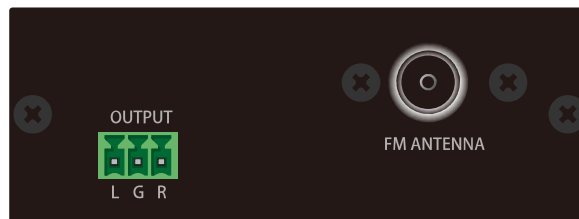

Rear panel

Mplayer C Multi media player

Features:

FM radio, BlueTooth, USB & SD card memory interface, AUX inut, IR Remote control

► Controls

Front: MENU, PLAY, NEXT, BACK

► Connectors

Input: AUX IN phone jack

Output: Stereo line output with Euroblock

USB and SD Card slot

FM antenna input jack

► Indicators

1.5" B/W GRAPHIC LCD

Specifications:

Frequency range	FM	87.5–108.0MHz
Channel step	FM	50kHz
Intermediate Frequency	FM	10.7MHz
Sensitivity	FM	2 uV at 30dB S/N
Signal to noise ratio	Bluetooth / FM	> 60 dB
	Mp3	> 80 dB
Audio codec	MPEG 1/2/5 Layer 2/3 decoding (8 kHz – 48 kHz) WMA V4, V7, V8, V9(L1, L2) decoding (8 kHz – 48 kHz)	
MP3/WMA Compatible media	MP3 USB Memory sticks up to 16 GB (FAT32)	
Output Level / Impedance	0 dB / 600Ω	
Frequency response	20Hz – 20kHz	
Power supply	DC 5V	
Weight (Net)	0.1 kg	
Dimensions (W x H x D)	120 x 37 x 24mm