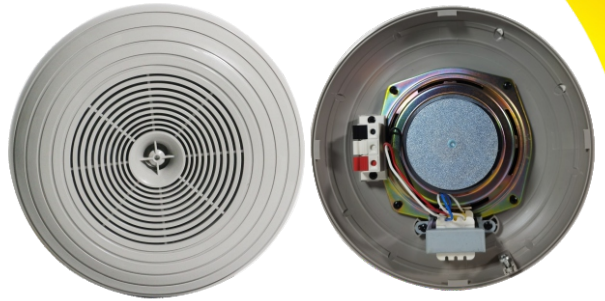

5 Inch Surface Mount Ceiling Speaker

Features:

- ▶ **High-Fidelity Sound:** Experience exceptional audio quality with clear, balanced sound reproduction, making it ideal for music playback and voice announcements.
- ▶ **Easy Installation:** Designed for hassle-free installation, this speaker can be securely mounted on the ceiling surface, saving you time and effort.
- ▶ **Wide Sound Coverage:** Enjoy broad sound dispersion, ensuring even coverage throughout the room.
- ▶ **Durable and Reliable:** Built to last, our surface mount ceiling speaker is constructed with robust materials, providing long-lasting performance and reliability.

Model	PC-506G
Power at 100V	6W/3W
Standard Input Voltage (100V)	3W, 3333 Ω /6W, 1667 Ω
Max. Power	10W
Frequency Response	100HZ ± 5 ~ 17K ± 1
Product Size	Ø 219*75mm
Sensitivity (1m)	91dB ± 1dB
Dispersion Angle	120°
Cutout Size	No hole; Surface mounted
Speaker Size	5.25" full range speaker
Net Weight	855g
Color	Light Grey
Material	PP (anti-resonance special material)
Package	20pcs per carton

5 Inch Wall Mount Speaker with Tweeter

Features:

- ▶ 100V or 8ohm switchable
- ▶ **High-Definition Audio:** Experience rich and crisp audio with our 5-inch wall mount speaker featuring a dedicated tweeter.
- ▶ **Effortless Installation:** Mounting this speaker on your wall is a breeze, thanks to a user-friendly design.
- ▶ **Tweeter for Precise Highs:** The integrated tweeter delivers exceptional high-frequency performance.

Model	WP-515T
Power at 100V	15W
Power at 8ohm	15W
Standard Input Voltage (100V)	15W/0.67K Ω
Max. Power	20W
Frequency Response	80HZ ± 5 ~ 19K ± 1
Product Size	246*154*120mm
Speaker Size	5" woofer+1" tweeter
Sensitivity (1 meter)	92 ± 1dB
Installation	Wall mounted
Net Weight	1.2kg
Color	White
Material	ABS, metal mesh
Package	20pcs per carton