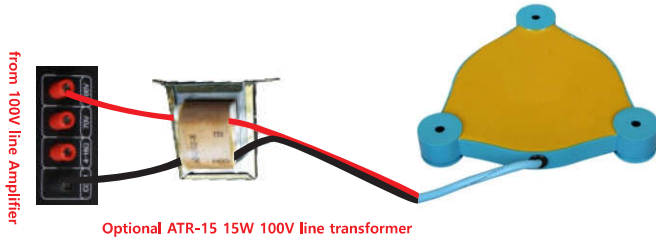

#### Features:

- ▶ With IP 68, deep water use at stylist design with Excellent frequency response
- ▶ High SPL, wide frequency range and resistance to high water pressure
- ▶ The speaker is suitable for swimming pools, spa, and all types of under the water applications

MODEL	SPL-01
RMS Power at 8 ohm	15W
Peak Power at 8 ohm	30W
SPL( 1W/1M)	90dB
Max SPL@ 1M	102dB
Freq. Response	70Hz-20KHz
Dispersion Angel	180x180 degree
Product Size	200x200x35mm
Installation	Under water mounted
Max dept underwater	10 Meters
Max transmit distance	20 meter
IP rating	68
Operation Temp	3 to 50 degree celcius