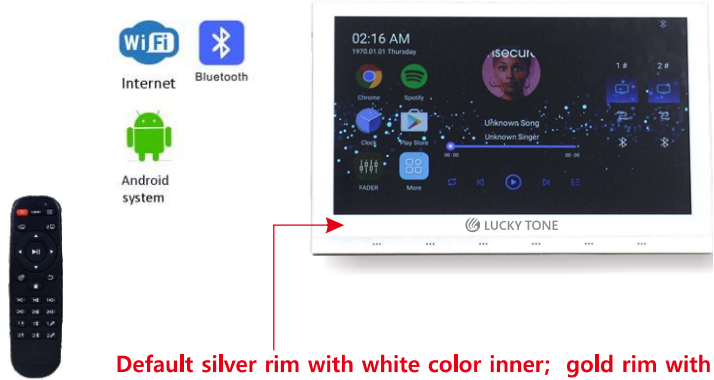

8-CH Bluetooth wall amplifier with Android

Description:

This 8-channel small bluetooth multi-home audio system equipped with micro USB/TF can power 8 to 16 pieces of speakers in your home or small commercial area. It uses a high-efficiency class-D amplifier for a maximum output of 8*25 watts, low-impedance speakers. The cool display shows relevant track music info. Plus, you can control everything – seek, change tracks, and adjust the volume – using the included wireless infrared remote controller.

Default silver rim with white color inner; gold rim with black color inner optional

The APPs can be installed by user depending on needs.

Features:

- ▶ 2 Zone control of music, 10 inch touch screen for easy access and control of the system
 - ▶ Multi-protocol smart home docking including, WIFI, etc.
 - ▶ Can install Spotify, Pandora music APPs to play real time music via WiFi
 - ▶ Support for external Bluetooth devices such as mobile phones to achieve audio playback, two-way control of playing external Bluetooth device music.
 - ▶ Support audio input and output function; support subwoofer access;
 - ▶ Support TF card and USB interface, USB can be connected to the hard disk;
- Suitable for homes, commercial areas, kid's room, etc.

SPECIFICATIONS	BA-1025ADX
Output power	8*25W
Max. power	8*50W
Speaker Impedance	4-8ohm
System	Android 5.1
RAM	1GB
ROM	8GB
Network	WIFI
CPU	ARM Quad-Core Cortex-A35 1.5GHz
Display	10inch HD touch screen
Resolution	1024*600 IPS
Bluetooth wireless range	10M
USB	Micro USB port
THD	0.03% (1W.1KHZ)
Frequency response	20 Hz-20 kHz (+/-2dB)
SNR	98db
Music format	Mp3, WMA, WAV, AAC, WAW, APE, OGG, etc.
Video format	MPEG-1/2/3/4, RM/RMVB, WMV, MOV, MK, VOB, AVI, 3GP, H. 264, etc.
Power Requirements	110-250VAC
Wiring box size	180*106*69mm
Product size	251*160*50mm
Weight	1 kg