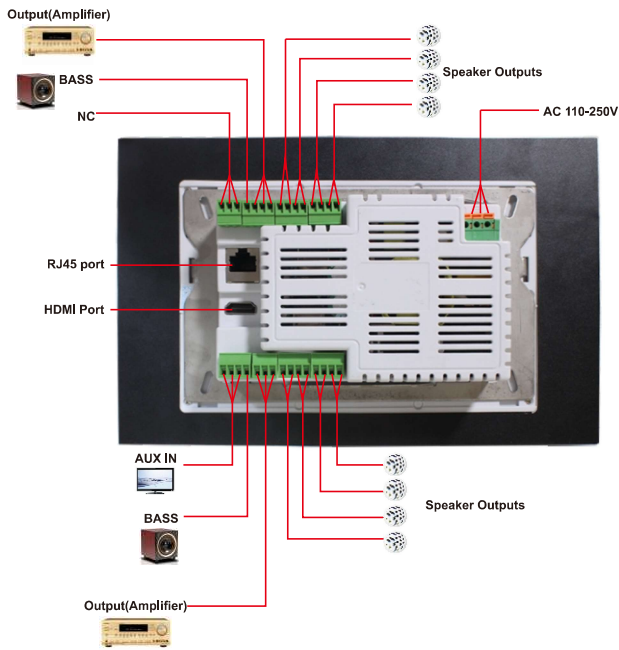

8-CH Bluetooth wall amplifier with Android

Description:

This 8-channel small bluetooth multi-home audio system equipped with micro USB/TF can power 8 to 16 pieces of speakers in your home or small commercial area. It uses a high-efficiency class-D amplifier for a maximum output of 8*25 watts, low-impedance speakers. The cool display shows relevant track music info. Plus, you can control everything – seek, change tracks, and adjust the volume – using the included wireless infrared remote controller.

Default silver rim with white color inner; gold rim with black color inner optional

The APPs can be installed by user depending on needs.

Features:

- ▶ 2 Zone control of music, 10 inch touch screen for easy access and control of the system
 - ▶ Multi-protocol smart home docking including, WIFI, etc.
 - ▶ Can install Spotify, Pandora music APPs to play real time music via WiFi
 - ▶ Support for external Bluetooth devices such as mobile phones to achieve audio playback, two-way control of playing external Bluetooth device music.
 - ▶ Support audio input and output function; support subwoofer access;
 - ▶ Support TF card and USB interface, USB can be connected to the hard disk;
- Suitable for homes, commercial areas, kid's room, etc.

SPECIFICATIONS	BA-1025ADX
Output power	8*25W
Max. power	8*50W
Speaker Impedance	4-8ohm
System	Android 5.1
RAM	1GB
ROM	8GB
Network	WIFI
CPU	ARM Quad-Core Cortex-A35 1.5GHz
Display	10inch HD touch screen
Resolution	1024*600 IPS
Bluetooth wireless range	10M
USB	Micro USB port
THD	0.03% (1W.1KHZ)
Frequency response	20 Hz-20 kHz (+/-2dB)
SNR	98db
Music format	Mp3, WMA, WAV, AAC, WAW, APE, OGG, etc.
Video format	MPEG-1/2/3/4, RM/RMVB, WMV, MOV, MK, VOB, AVI, 3GP, H. 264, etc.
Power Requirements	110-250VAC
Wiring box size	180*106*69mm
Product size	251*160*50mm
Weight	1 kg