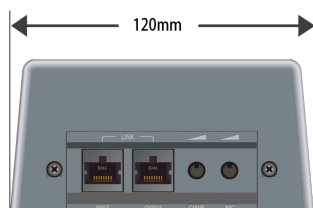

6 Zone Paging Microphone for MPRO Series

Features:

- ▶ Controls
 - Zone selector switch, All & 6 Zone. Talk & Chime switch.
 - Level control volume. Slide switch for Lock.
- ▶ Connectors
 - RJ45 to connect with Model MPro-120 / 240 / 360.
- ▶ Indicators: Power, Signal, Clip.

MODEL

RM-6

Rated Output Level / Impedance	0dB / 600 Ω Balanced
Input sensitivity / Impedance	-36dB / 20k Ω Balanced
Frequency Response (-1dB)	80Hz - 15kHz
T.H.D	< 0.1%
SNR	> 90 dB
Hum&Noise	0dB
Number of Zone	6 Zone
Weight (Net)	1.2 kg
Dimensions (W x H x D)	140 x 60 x 205mm (only body)