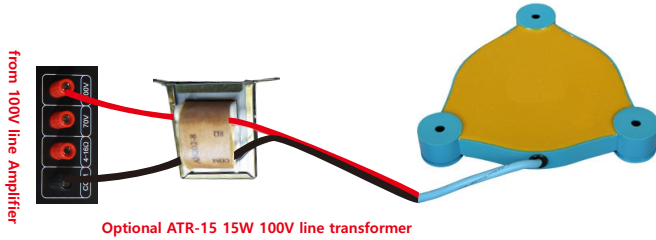

Swimming Pool Speaker

Features:

- ▶ With IP 68, deep water use at stylist design with Excellent frequency response
- ▶ High SPL, wide frequency range and resistance to high water pressure
- ▶ The speaker is suitable for swimming pools, spa, and all types of under the water applications

MODEL	SPL-01
RMS Power at 8 ohm	15W
Peak Power at 8 ohm	30W
SPL(1W/1M)	90dB
Max SPL@ 1M	102dB
Freq. Response	70Hz-20KHz
Dispersion Angel	180x180 degree
Product Size	200x200x35mm
Installation	Under water mounted
Max dept underwater	10 Meters
Max transmit distance	20 meter
IP rating	68
Operation Temp	3 to 50 degree celcius