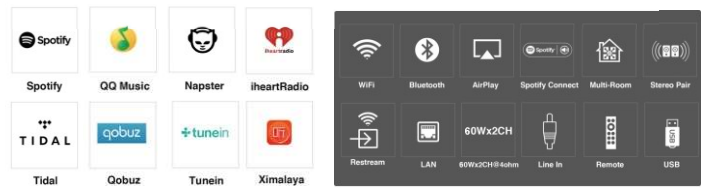

Ordering code

WF-AMP260Plus: 2-channel Wifi & Bluetooth audio amplifier 2*60W

WF-200Plus: Stereo WiFi Audio Router with Bluetooth, Spotify, airplay

10040030294: rack mount ears(short version) +small fixed iron plate for WF-AMP260Plus

10040030295: rack mount ears(long version) for WF-AMP260Plus

10040030071: wall mount bracket for WF-AMP260Plus/WF-AMP200Plus

SPECIFICATIONS

	WF-AMP260Plus	WF-200Plus
Output Power	60W x 2 @4 ohm 30W x 2 @8 ohm	/
Input voltage of the power adaptor	100-240VAC, 50/60Hz	
Audio inputs	WiFi, Bluetooth, USB, AUX	
Line input sensitivity	500mV	
SNR	92dB	
Frequency range	20-20KHz	
Impedance	4-8 ohm	
Amplifier Class	Class D	/
Materials	Aluminum alloy	
Color	Black	
Product dimensions (LxWxH)	152 x 100 x 44 mm