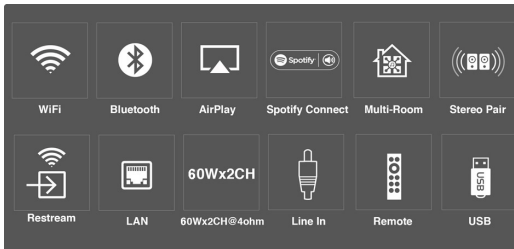

4-CHANNEL WIFI AUDIO AMPLIFIER

Description:

WF-AMP460 Series is a compact 4 x 60W amplifier with WiFi, Bluetooth, USB, and AUX inputs. It is designed to turn the traditional passive speakers into multi-functional wireless speakers.

Features:

- Allows wireless music streaming via WiFi or Bluetooth
- With 4 x 60W stereo speaker outputs
- With USB reader and AUX input for more audio sources
- Supports online music, Internet radio, Airplay, DLNA
- Convenient music management by Wiim APP
- Optional 1U rack mount ear

Ordering code

WF-AMP460:
4-channel WiFi & Bluetooth Audio Amplifier 4*60W

BT-AMP460:
4-channel Bluetooth Audio Amplifier 4*60W

RACK-460:
Rack mount ears (pair) for WF-AMP460, BT-AMP460

SPECIFICATIONS

	WF-AMP460	BT-AMP460
Output Power	60Wx4 @4ohm ; 30Wx4 @8ohm	60Wx4 @4ohm ; 30Wx4 @8ohm
Input voltage of the power adaptor	100-240VAC, 50/60Hz	100-240VAC, 50/60Hz
Audio inputs	WiFi, Bluetooth, USB, AUX	Bluetooth, USB, AUX
Line input sensitivity	500mV	500mV
SNR	94dB	94dB
Frequency range	20-20KHz	20-20KHz
Impedance	4-8 ohm	4-8 ohm
Amplifier Class	Class D	Class D
Material	Aluminum alloy	Aluminum alloy
Color	Black	Black
Product dimensions (LxWxH)	280x200x44mm	280x200x44mm
Packing dimensions (LxWxH)	425x285x375mm (5pcs per carton)	425x285x375mm (5pcs per carton)