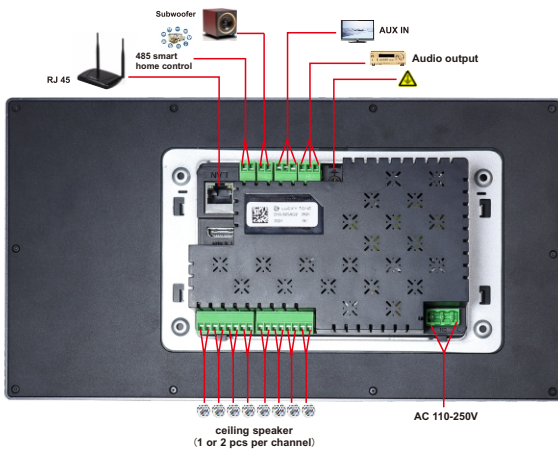

10-Inch Bluetooth Wall Amplifier

Description

The LUCKY TONE 10-Inch Bluetooth Wall Amplifier 8*25W is a premium control hub designed for professional home and business audio systems. Featuring a sleek 10-inch multi-touch display and powerful audio output, it allows seamless music playback, Bluetooth connectivity, and smart device integration, making it ideal for multi-room setups.

Applications

- Home audio systems
- Commercial buildings
- Multi-room audio setups
- Smart home integration

Features:

- ▶ 10-inch high-definition multi-touch screen (1280x800)
- ▶ Quad-core 1.5GHz processor for smooth performance
- ▶ Bluetooth, Wi-Fi, and HDMI connectivity for flexible setups
- ▶ Supports dual-zone audio control with adjustable volume
- ▶ Music playback from Bluetooth, TF card, USB, and AUX
- ▶ External RS485 control interface for home automation
- ▶ Compact design for easy in-wall installation
- ▶ 2-Zone control of music

SPECIFICATIONS

B10-825AD2/B10-825ADT2

CPU	Quad-core Cortex 1.5GHz
RAM	2GB
ROM	8GB
Power Input	AC100~240V 50/60Hz
Speaker Output	8X25W
Amplifier Frequency Response	20Hz-20kHz
Signal-to-Noise Ratio	≥ 98dB
Operating Temperature	0°C~40°C
Humidity	5%~90% RH non-condensing
Product Dimensions	178x105x70mm
Net Weight	0.94kg