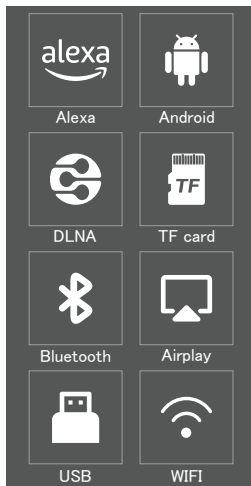

Wall Amplifier with Alexa

Features:

- ▶ **Voice Control:** Features Amazon Alexa voice control for convenient hands-free operation.
- ▶ **Smart Home Device Control:** Integrated with Amazon Alexa to control smart home devices.
- ▶ **DLNA and Airplay Support:** Seamlessly push music, videos, pictures, files, and APKs from your mobile device to the host for playback or installation.
- ▶ **Support online video playback:** Watch online movies with ease.
- ▶ **WIFI and Wired Network Connection:** Ensures flexible and reliable internet connectivity options.
- ▶ **Android Application Installation:** Compatible with various types of Android software for enhanced functionality.
- ▶ **7-inch Multi-Touch Capacitive Screen:** Provides an intuitive and responsive user interface.
- ▶ **Infrared Remote Control:** Includes support for traditional IR remote control functionality.
- ▶ **Versatile Connectivity:** Equipped with Bluetooth, USB, TF card, and HDMI, allowing a variety of audio sources to be connected seamlessly.

SPECIFICATIONS

BA-830A

Output power	8x30W
Max. power	8x60W
Speaker Impedance	4-8ohm
System	Android 11
RAM	2GB
ROM	16GB
WiFi	2.4G distance15meters 5.8G distance15meters
CPU	Cortex1.6Ghz quad-core A53
Display	7inch HD touch screen
Resolution	1024*600 IPS
Bluetooth wireless range	10M
USB	OTG USB
THD	0.03% (1W.1KHZ)
Frequency response	20 Hz-20 kHz (+/-2dB)
SNR	98db
Music format	Mp3, WMA, WAV, AAC, WAW, APE, OGG, etc.
Video format	MPEG-1/2/3/4, RM/RMVB, WMV, MOV, MK, VOB, AVI, 3GP, H, 264, etc.
Power Requirements	110-250VAC
Wiring box size	181x114x70mm
Product size	186.5x122x48.8mm
Weight	670g