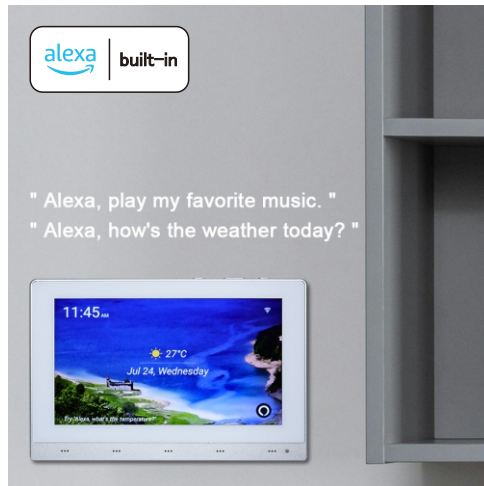

Wall Amplifier with Alexa

Features:

- ▶ **Voice Control:** Features Amazon Alexa voice control for convenient hands-free operation.
- ▶ **Smart Home Device Control:** Integrated with Amazon Alexa to control smart home devices.
- ▶ **DLNA and Airplay Support:** Seamlessly push music, videos, pictures, files, and APKs from your mobile device to the host for playback or installation.
- ▶ **Support online video playback:** Watch online movies with ease.
- ▶ **WIFI and Wired Network Connection:** Ensures flexible and reliable internet connectivity options.
- ▶ **Android Application Installation:** Compatible with various types of Android software for enhanced functionality.
- ▶ **7-inch Multi-Touch Capacitive Screen:** Provides an intuitive and responsive user interface.
- ▶ **Infrared Remote Control:** Includes support for traditional IR remote control functionality.
- ▶ **Versatile Connectivity:** Equipped with Bluetooth, USB, TF card, and HDMI, allowing a variety of audio sources to be connected seamlessly.

SPECIFICATIONS

BA-830A

Output power	8x30W
Max. power	8x60W
Speaker Impedance	4-8ohm
System	Android 11
RAM	2GB
ROM	16GB
WiFi	2.4G distance15meters 5.8G distance15meters
CPU	Cortex1.6Ghz quad-core A53
Display	7inch HD touch screen
Resolution	1024*600 IPS
Bluetooth wireless range	10M
USB	OTG USB
THD	0.03% (1W.1KHZ)
Frequency response	20 Hz-20 kHz (+/-2dB)
SNR	98db
Music format	Mp3, WMA, WAV, AAC, WAW, APE, OGG, etc.
Video format	MPEG-1/2/3/4, RM/RMVB, WMV, MOV, MK, VOB, AVI, 3GP, H, 264, etc.
Power Requirements	110-250VAC
Wiring box size	181x114x70mm
Product size	186.5x122x48.8mm
Weight	670g