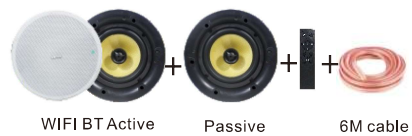

CK High Performance Ceiling Speaker

Features:

Perhaps Lucky Tone project friend series- Ceiling Sound is the most versatile loudspeaker in the audiovisual industry. Featured with high end kevlar driver and silk dome tweeter, it comes with most of the functions in the pro-av installations, as long as you can name it, Bluetooth, Wifi, Spotify, Apple Airplay 100V line transformer, Dante Net work, AES 67, IP/SIP Network, POE ++ or just 24VDC power supply.

- ▶ 2-way ABS in ceiling speaker at high performance
- ▶ With kevlar driver and 1 tweeters
- ▶ With big magnet to produce clear yet powerful sound
- ▶ Good for high demand audio environment

MODEL	CK-650L
Output Power	50W
SPL (1W/1M)	89dB
Frequency Range	80Hz to 20kHz
LF	6.5 inch glass fiber cone, rubber edge
HF	20vc silk dome*1pcs
Enclosure Material	ABS
Impedance	8 ohms
Size	dia 230mm*160mm
hole cut size	203mm
Finish	White

Powered By:

WIFI BT Pair Set Ordering Code:SH0050B

Model Number	Built-in Class D amp	WIFI/Spotify/APP	Bluetooth	POE++	24VDC	IP Net	SIP Net	Dante/AES 67	100V Transformer	Power to Passive Speaker	Remote Control
CK-650L											
CK-650T									✓		
CK-650WIFI BT	✓	✓	✓		✓					✓	✓
CK-650Dante POE	✓			✓	✓			✓			
CK-650Dante	✓				✓			✓			
CK-650SIP POE	✓			✓	✓	✓	✓				
CK-650IP POE	✓			✓	✓	✓	✓				
CK-650SIP	✓				✓	✓	✓				
CK-650IP	✓				✓	✓					